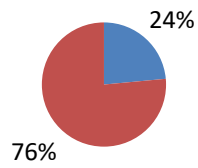

JANUARY - 2025 FIRST YEAR REPEATER RESULT	
PASS	FAIL/ATKT
4	13

## JANUARY - 2025 FIRST YEAR REPEATER RESULT

- JANUARY - 2025 FIRST YEAR REPEATER RESULT PASS
- JANUARY - 2025 FIRST YEAR REPEATER RESULT FAIL/ATKT

JANUARY - 2025 SECOND YEAR RESULT	
PASS	FAIL/ATKT
40	13