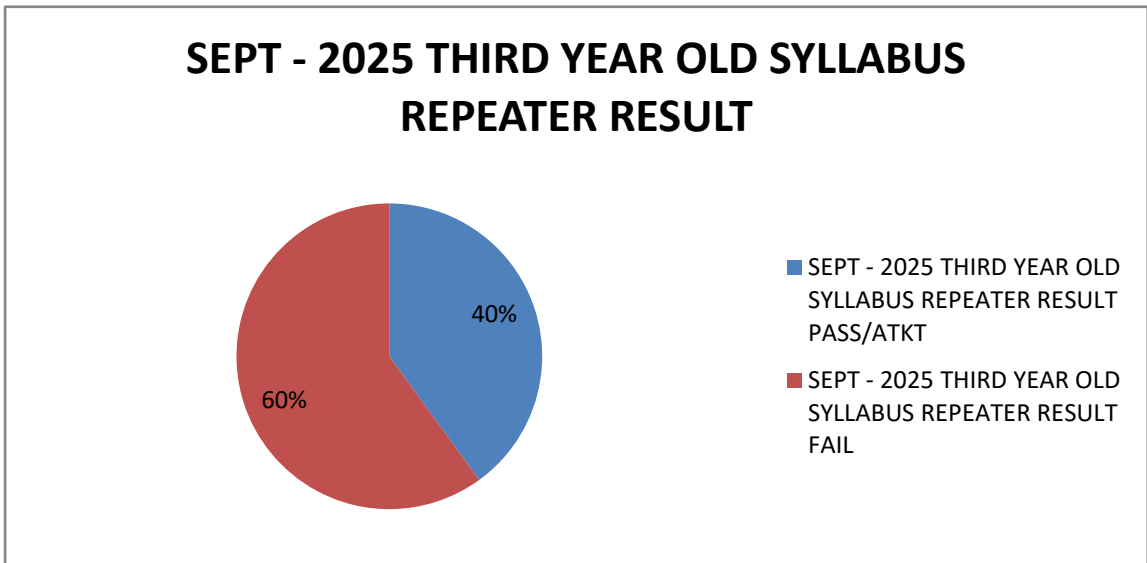

## SEPT - 2025 FIRST YEAR NEW SYLLABUS RESULT

- SEPT - 2025 FIRST YEAR NEW SYLLABUS RESULT PASS/ATKT
- SEPT - 2025 FIRST YEAR NEW SYLLABUS RESULT FAIL

SEPT - 2025 FIRST YEAR OLD SYLLABUS REPEATER RESULT	
PASS/ATKT	FAIL
0	2

## SEPT - 2025 FIRST YEAR OLD SYLLABUS REPEATER RESULT

- SEPT - 2025 FIRST YEAR OLD SYLLABUS REPEATER RESULT PASS/ATKT
- SEPT - 2025 FIRST YEAR OLD SYLLABUS REPEATER RESULT FAIL

SEPT - 2025 SECOND YEAR OLD SYLLABUS REPEATER RESULT	
PASS/ATKT	FAIL
2	0

SEPT - 2025 THIRD YEAR OLD SYLLABUS REPEATER RESULT	
PASS/ATKT	FAIL
2	3

SEPT- 2025 FOURTH YEAR OLD SYLLABUS REGULAR & REPEATER RESULT	
PASS	FAIL
54	13