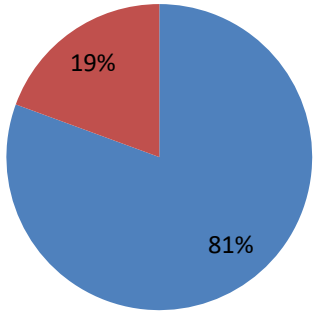

SEPT- 2025 FOURTH YEAR OLD SYLLABUS REGULAR & REPEATER RESULT	
PASS	FAIL
54	13

SEPT- 2025 FOURTH YEAR OLD SYLLABUS REGULAR & REPEATER RESULT

- SEPT- 2025 FOURTH YEAR OLD SYLLABUS REGULAR & REPEATER RESULT PASS
- SEPT- 2025 FOURTH YEAR OLD SYLLABUS REGULAR & REPEATER RESULT FAIL